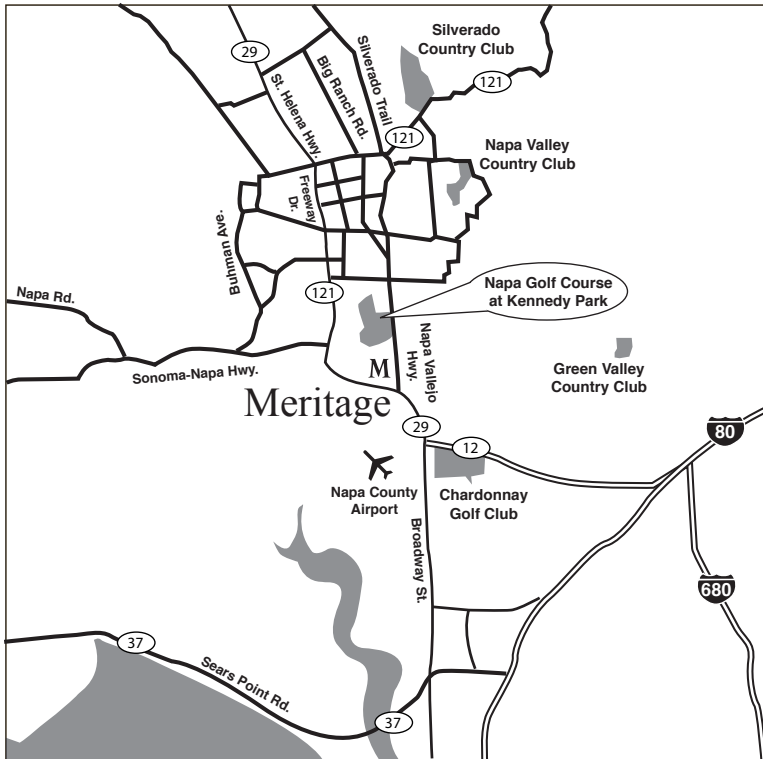

From San Francisco/Oakland/East Bay

Take I 80E towards Sacramento for approximately 24 miles across the Carquinez Bridge.

Take Marine World Parkway/Highway 37 exit for approximately 2 miles.

Turn right onto Highway 29 North for approximately 7 to 8 miles.

Stay to the left on Highway 29 after major intersection of Napa/Vallejo Highway 29 and Highway 12.

At first light, turn left onto Soscol Ferry Road.

Turn right on Bordeaux Way. The Meritage is located on the right hand side.

From San Francisco/Marin County (via Sonoma/Carneros Highway)

From the Golden Gate Bridge take US-101 North toward EUREKA.

Merge onto CA-37 E via EXIT 460A toward NAPA / VALLEJO 7.6 miles.

Turn LEFT onto CA-121 N / ARNOLD DR / CARNEROS HWY toward SONOMA / NAPA. 6.5 miles.

Take 880N to I 80E, (approximately 30 miles).

Take I 80 East towards Sacramento for approximately 24 miles across the Carquinez Bridge.

Take Marine World Parkway/Highway 37 exit for approximately 2 miles.